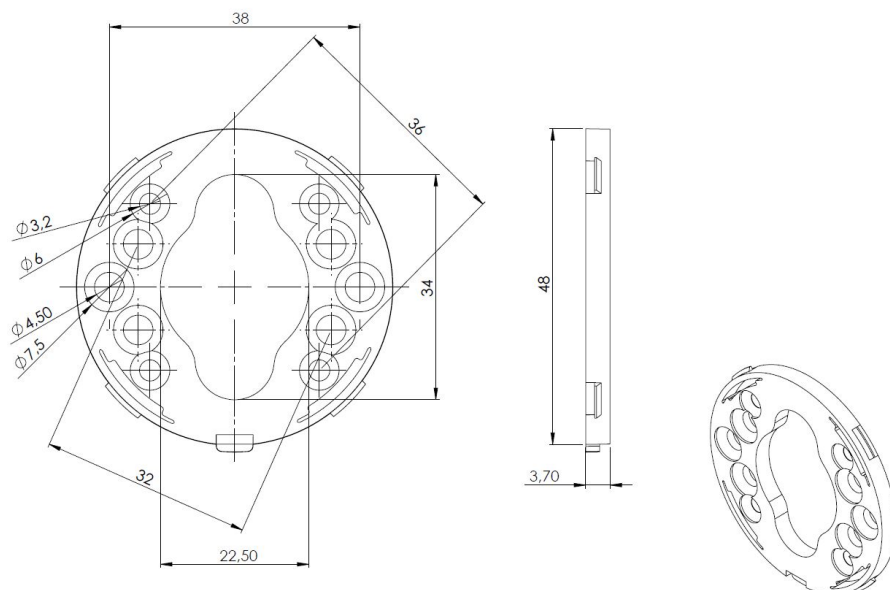

PRODUCT SHEET

Description:

Mounting Plate ø48mm, White PA, F/Keyhole Rosettes

Item number:

27.20.321-0

Units	Box	Carton	HS Code	Barcode
Pcs.			3903300000	 5704866514774

SISO A/S

Mileparken 11
DK-2740 Skovlunde
Denmark
VAT: DK 24786013